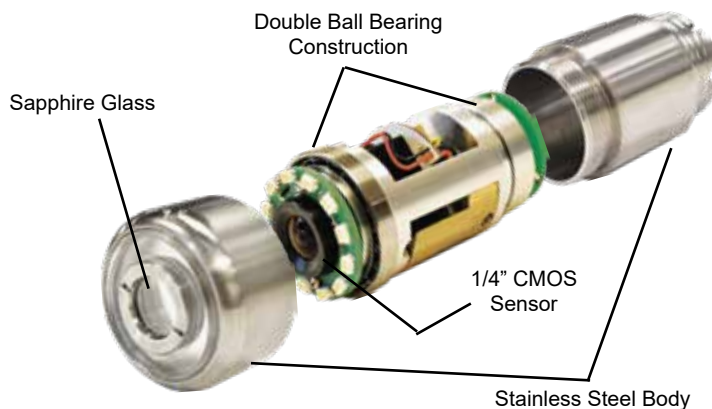

The Mini Vu is a great basic system that gets you inspecting almost anywhere in a matter of seconds! Simply slide in an M18 Battery, plug in a USB flash Drive and you are ready to go. Know your distance in the pipe with the On-Screen Distance Counter. One press of a button and you are recording. You can also take pictures and videos by pairing your Android or Apple device using the Mini Vu App and WiFi.

Tough RAM™ Case & Mount

You can view the Mini Vu from almost anywhere.

M18 Style Battery Powered

Go almost anywhere and inspect up to 6 hours.

Built-in Always On 512Hz Sonde

Transmits a 512hz signal locatable with a 512hz locator.

ACCESSORIES INCLUDED WITH THE SYSTEM

OPTIONAL ADD ONS

MiniVu Full Size Reel Self-Leveling Camera Head

WiFi Video Streaming App

Now you can stream wireless video of your inspection to your Android or IOS device up to 100 feet away from the Mini Vu system. Record video, remote recording to USB, take snapshots, playback, and email your inspections to your customers via an App available on Google Play and Apple stores.

SELF LEVELING CAMERA HEAD

Dimensions	2" L x 1.3" Diameter
Self-Leveling	Yes
Camera Resolution	640 x 480 (420 TV Lines)
Weight	5.9 Ounces
Image Sensor	1/4" CMOS
Imager Sensitivity	0.025 Lux
Camera Body	Stainless Steel
Camera Lens	Sapphire Glass
Light Ring	12 Dimmable Super Bright LED's