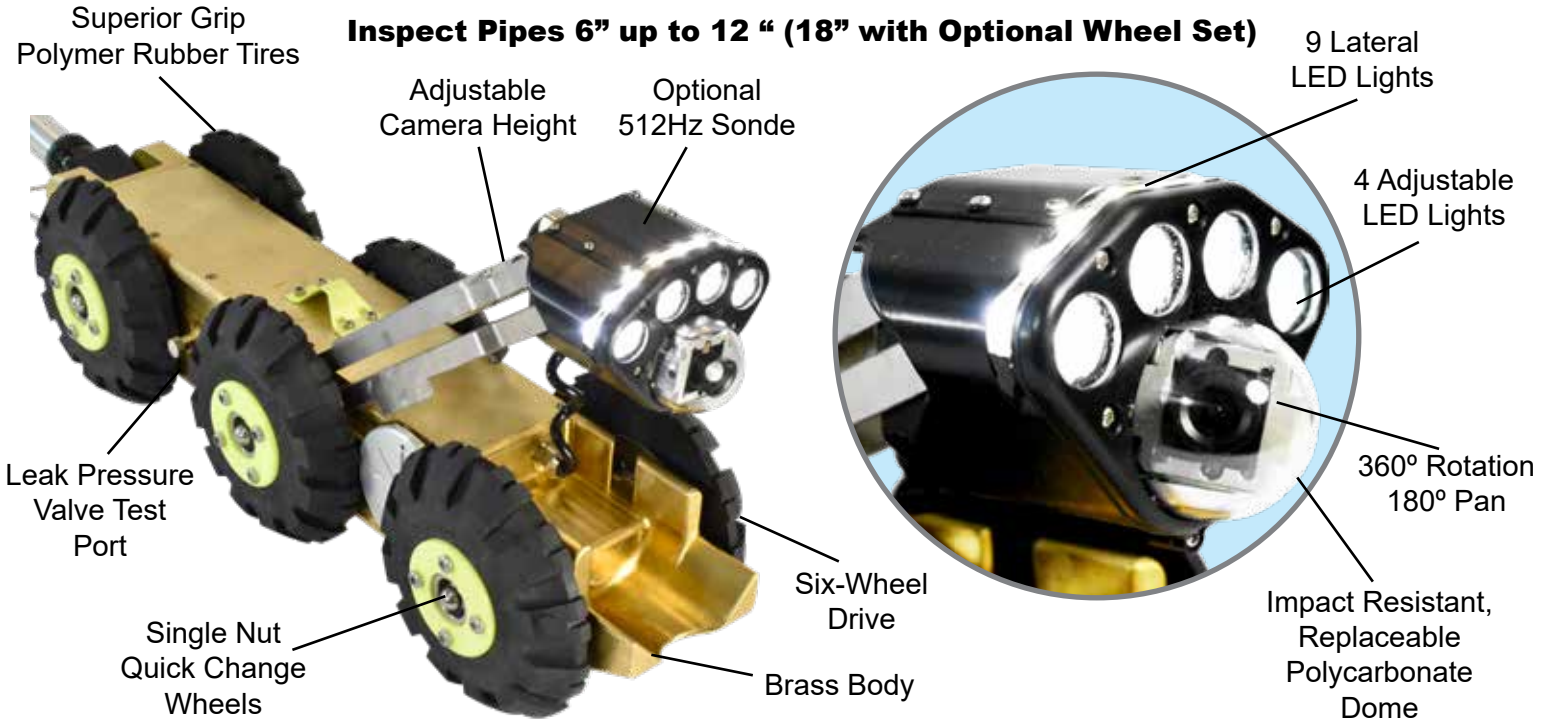

PRODUCT OVERVIEW

An all-in-one mainline sewer inspection system that is compact and portable. Built with a 10" daylight readable touchscreen with the easy-to-use IRIS app running on a Windows™ 10 operating system. The user-friendly motorized power rewind/feed assist cable drum holds 600 feet of premium Kevlar mini-coaxial cable. The motorized crawler features an adjustable height camera head with 360 degree rotation by 180 degree pan, ideal for most common pipe inspection sizes ranging from 6" to 12" diameter (up to 18" with the additional wheel set).

**The Easy-To-Use,
Portable Mainline
Inspection Crawler
that can go almost
anywhere!!!**

IRIS MAINLINE CAMERA

MOTORIZED REEL

IRIS SYSTEM & MOTORIZED REEL

MOTORIZED REEL SPECIFICATIONS

	Dimensions	29" H x 20" W x 21" D
	Weight	160 lbs.
	Internal Memory	500 GB Solid State

MOTORIZED CRAWLER SPECIFICATIONS

	Dimensions	3.5" H x 5" W x 19" D
	Weight	35 lbs.
	Drive System	Hardened Helical Drive Gears

IRIS MAINLINE CAMERA
CRAWLER, CAMERA HEAD, CONTROLLER

IRIS CRAWLER & CAMERA

Inspect Pipes 6" up to 12 " (18" with Optional Wheel Set)

DIGITAL CAMERA CRAWLER CONTROLLER

IRIS MAINLINE CAMERA

COMPACT & PORTABLE MAINLINE CRAWLER

WIFI VIDEO STREAMING APP

Now you can stream wireless video of your inspection on your Android or IOS device up to 100 feet away from the IRIS system. Record video, take snapshots, playback and email your inspections to your customers via the Insight Vision App available on Google Play and Apple stores.