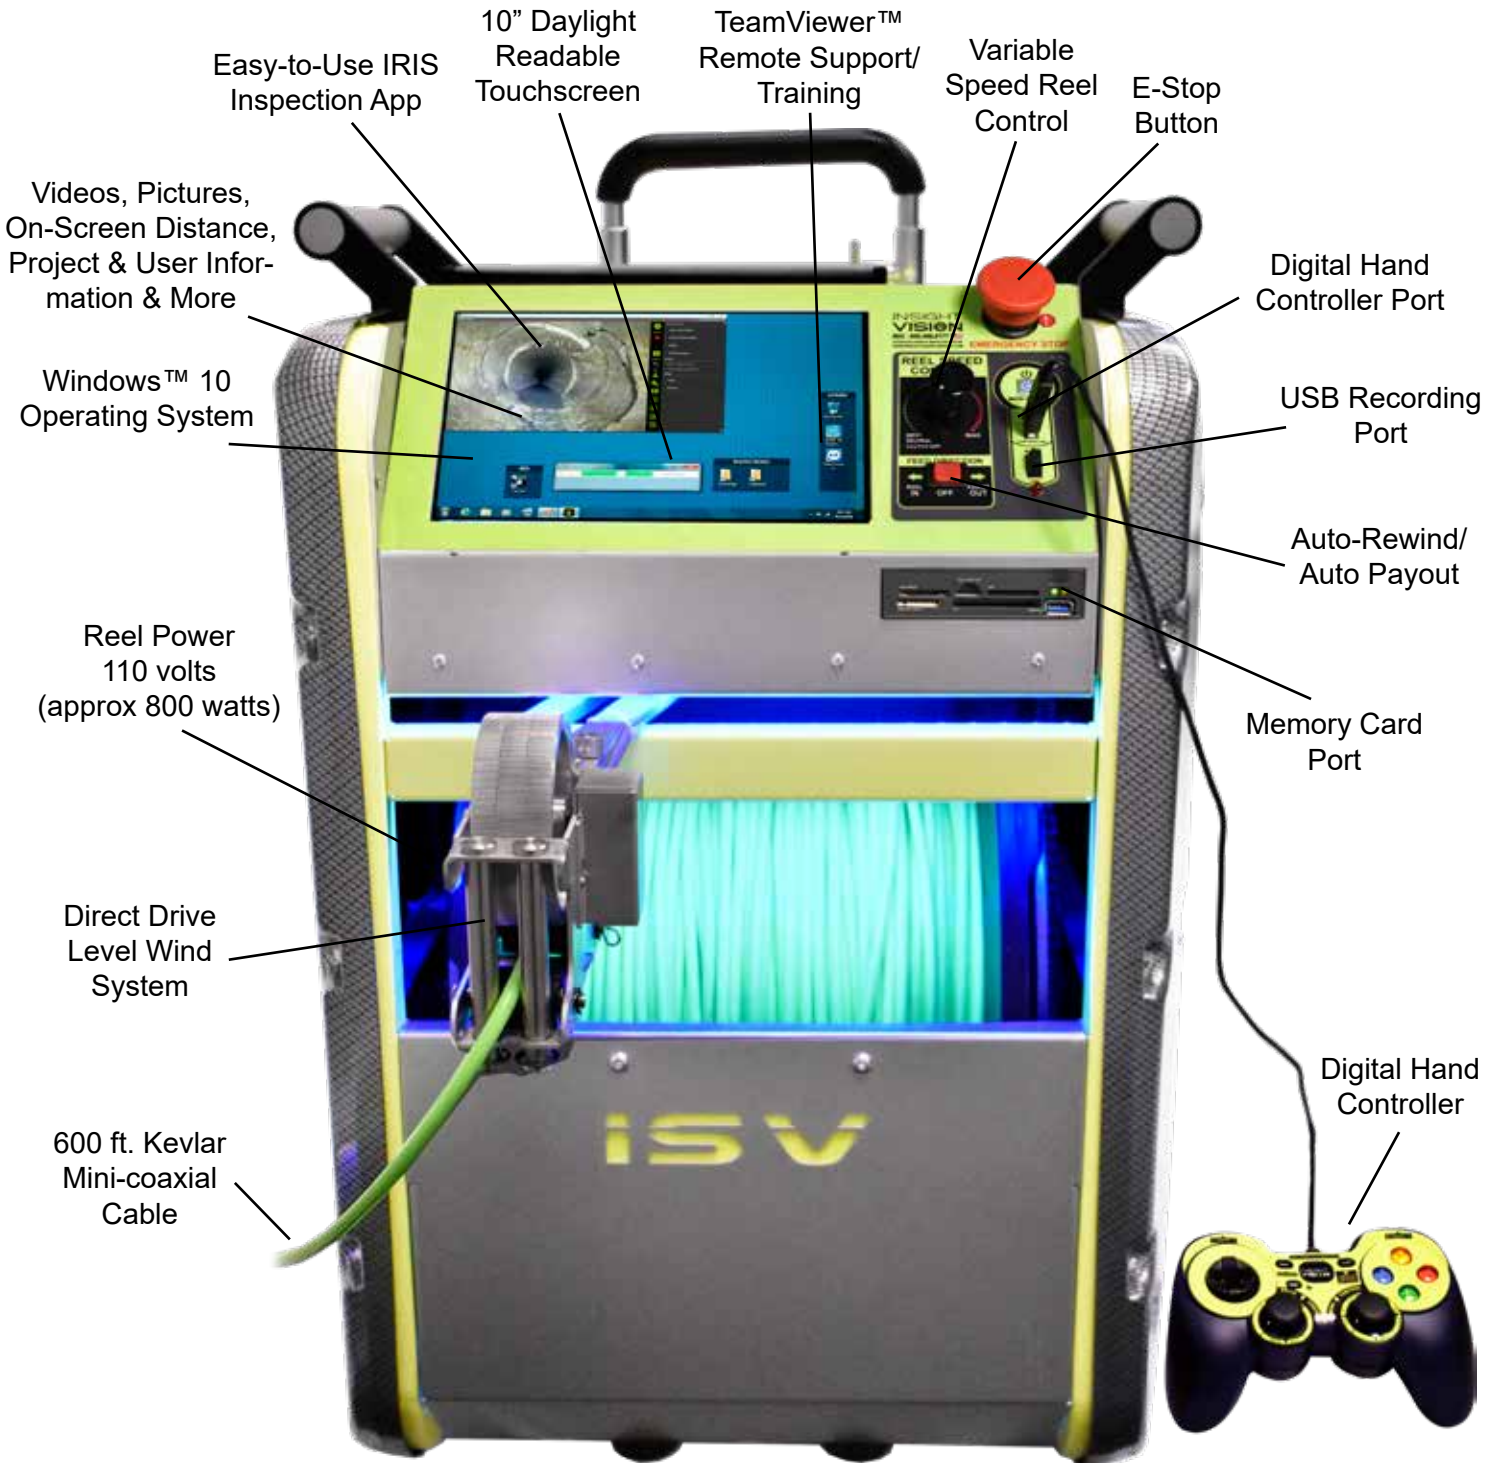

PRODUCT OVERVIEW

An all-in-one mainline sewer inspection system that is compact and portable. Built with a 10" daylight readable touchscreen with the easy-to-use IRIS app running on a Windows™ 10 operating system. The user-friendly motorized power rewind/feed assist cable drum holds 600 feet of premium Kevlar mini-coaxial cable. The motorized crawler features an adjustable height camera head with 360 degree rotation by 180 degree pan, ideal for most common pipe inspection sizes ranging from 6" to 12" diameter (up to 18" with the additional wheel set).

**The Easy-To-Use,
Portable Mainline
Inspection Crawler
that can go almost
anywhere!!!**

IRIS MAINLINE CAMERA

MOTORIZED REEL

IRIS SYSTEM & MOTORIZED REEL

MOTORIZED REEL SPECIFICATIONS

	Dimensions	29" H x 20" W x 21" D
	Weight	160 lbs.
	Internal Memory	500 GB Solid State

MOTORIZED CRAWLER SPECIFICATIONS

	Dimensions	3.5" H x 5" W x 19" D
	Weight	35 lbs.
	Drive System	Hardened Helical Drive Gears

IRIS MAINLINE CAMERA
CRAWLER, CAMERA HEAD, CONTROLLER

IRIS CRAWLER & CAMERA

Inspect Pipes 6" up to 12 " (18" with Optional Wheel Set)

DIGITAL CAMERA CRAWLER CONTROLLER

IRIS MAINLINE CAMERA

COMPACT & PORTABLE MAINLINE CRAWLER

WIFI VIDEO STREAMING APP

Now you can stream wireless video of your inspection on your Android or IOS device up to 100 feet away from the IRIS system. Record video, take snapshots, playback and email your inspections to your customers via the Insight Vision App available on Google Play and Apple stores.