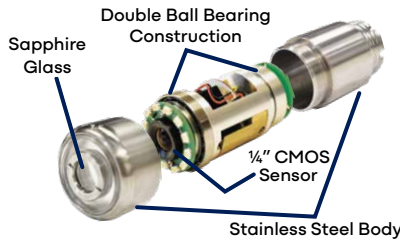

OPTICAM

Sewer Inspection Camera System

RUGGED • RELIABLE • EASY-TO-USE

Full Color, Self-Leveling Camera System With One-Touch Recording

For use in 2" - 8" pipe. Available in 150'
Mini, 200', 300', 400' lengths.

Key Features

- Wi-Fi Streaming to Apple or Android
- One Touch Video Recording and Snapshots to USB

Applications

- Plumbing Contractors
- Home Inspections
- Municipalities

System Includes

- Large 10.4" LCD Screen
- On-Screen Footage Counter (in ft.)
- Built-in Microphone and Speaker for voiceovers
- Reel Debris Cover
- Optional Milwaukee M18 Battery Adapter
- Accessory Bag with Power Cords, 2" & 3" Skids, USB Stick, Tools and Cables
- Built-in Always on 512 Hz Sonde for camera head locating during inspections

SELF-LEVELING CAMERA HEAD

Dimensions	2" L x 1.3" Diameter
Effective Pixel Array	640 x 480
Weight	5.9 Ounces
Camera	Full Color Image
Camera Lens	Sapphire Glass
Light Ring	12 Dimmable Super Bright LED's
LED Window	Polycarbonate
Viewing Angle	Ultra Wide 92° View

MINI REEL OPTION

Camera	23 mm (0.9"), full color, self-leveling
Cable Length	150'
Application	2" - 4" pipes
Push Rod	0.375" OD
Dimensions	18" x 12" x 24"
Compatible with full size Opticam Command Module	