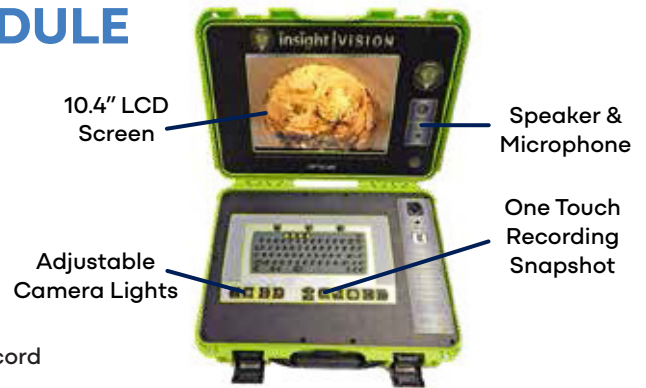

OPTICAM

Sewer Inspection Camera System

RUGGED • RELIABLE • EASY-TO-USE

Full Color, Self-Leveling Camera System With One-Touch Recording

For use in 2" - 8" pipe. Available in 150'
Mini, 200', 300', 400' lengths.

Key Features

- Wi-Fi Streaming to Apple or Android
- One Touch Video Recording and Snapshots to USB

Applications

- Plumbing Contractors
- Home Inspections
- Municipalities

System Includes

- Large 10.4" LCD Screen
- On-Screen Footage Counter (in ft.)
- Built-in Microphone and Speaker for voiceovers
- Reel Debris Cover
- Optional Milwaukee M18 Battery Adapter
- Accessory Bag with Power Cords, 2" & 3" Skids, USB Stick, Tools and Cables
- Built-in Always on 512 Hz Sonde for camera head locating during inspections

COMMAND MODULE

Case Dimensions	14 1/2" W x 5" H x 11 1/4" D
Data Storage	32 GB USB Drive
Keyboard	Full "Qwerty" Style Membrane
Distance Counter	Displayed in Feet
Video/Picture Format	MP4/JPEG
Controls	One Touch Recording/Snapshot
Weight	8.0 Lbs.
Power Source	12 V, 5 Amp DC adapter, or AC power cord

SELF-LEVELING CAMERA HEAD

Dimensions	2" L x 1.3" Diameter
Effective Pixel Array	640 x 480
Weight	5.9 Ounces
Camera	Full Color Image
Camera Lens	Sapphire Glass
Light Ring	12 Dimmable Super Bright LED's
LED Window	Polycarbonate
Viewing Angle	Ultra Wide 92° View